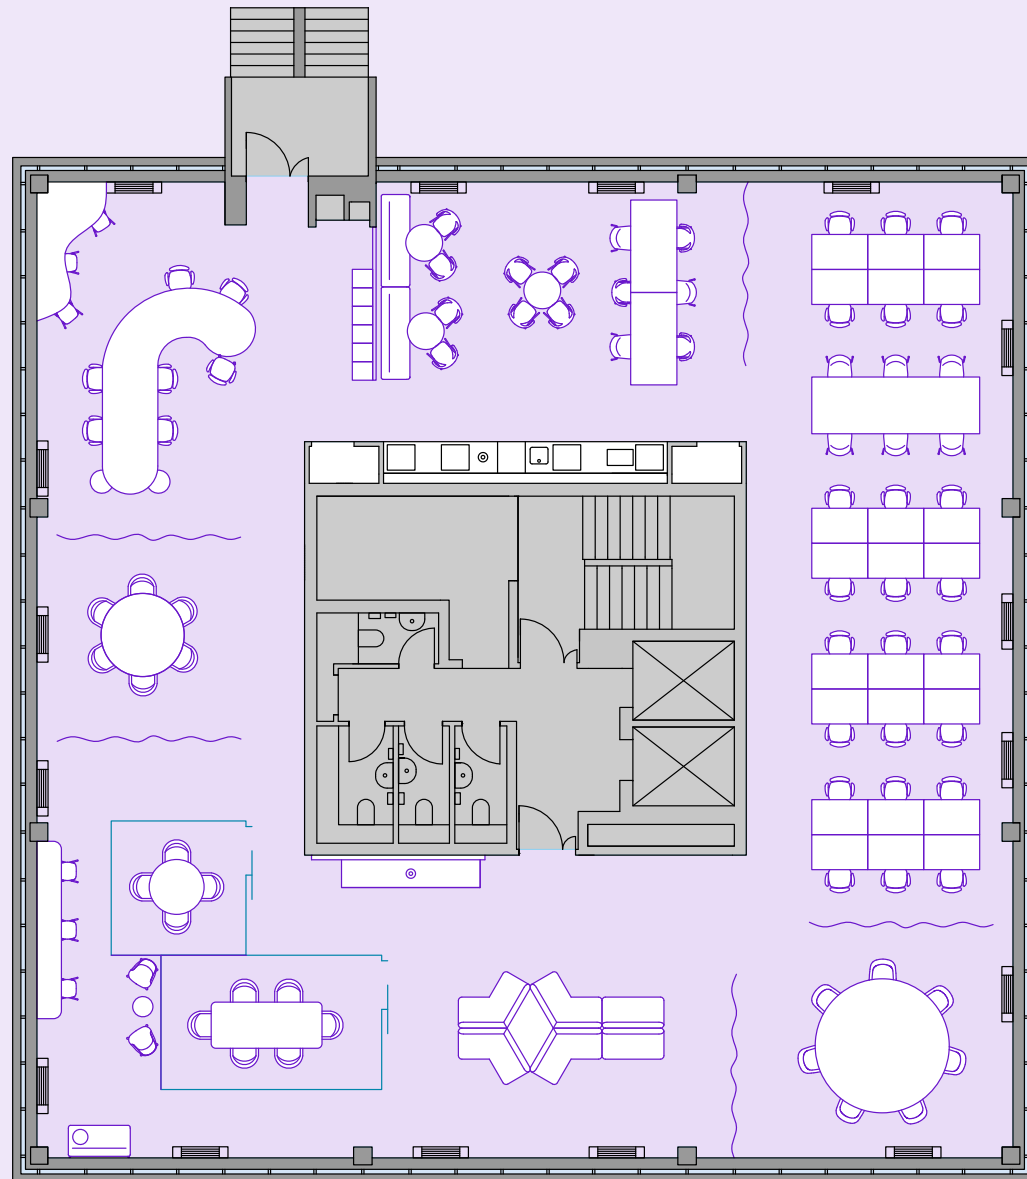

FIRST FLOOR

3,970 sq ft (368.8 sq m)

CREATIVE LAYOUT

- 45 work stations
- 2 private meeting rooms
- 2 kitchens
- 1 private reception area
- 4 breakout spaces

Elm Street

E L M
Y R D
C L K